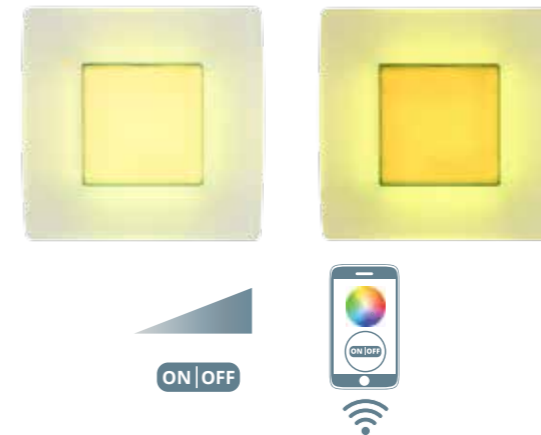

This way you will wake up energized even on a cloudy day.

ONE DEVICE FOR MULTIPLE PURPOSES

RGB NIGHT LIGHT WITH SOUND ALERTS can be used as an innovative light source for a gentle and personalized illumination.

- Remotely choose between 16 million colours on your night light.

- Control the night light with 4 integrated TOUCH BUTTONS, which allows you:

- Turn the RGB Night Light ON / OFF
- Set the amount of red, green, blue and white colour allowing you to choose between 16 million colours
- Dim the brightness of the RGB Night Light
- Choose between 6 lighting effects.

- Remotely dim the night light or turn it ON/OFF (e.g. in yellow colour).

- Option to connect with the motion sensor which will allow automatic activation of the night light in any colour you like (e.g. in violet colour).

- Set an automatic low brightness value with the help of the integrated brightness sensor, which will allow automatic activation of the night light in any colour you like (e.g. in yellow colour).

- Option to connect and control the night light with the light switch.