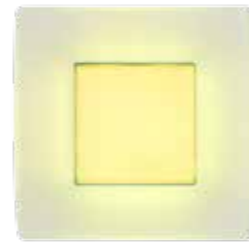

SET THE PERFECT MOOD WITH DIFFERENT LIGHTING EFFECTS

The night light comes with different lighting effects which will ensure you a relaxing lighting experience to help you start the day with more energy or to soothe you after a tough day.

The lighting effects are inspired by nature and simulate six colour scenes: ocean, rainbow, sunrise and others.

The most unique is the sunrise scene which is designed to imitate the sun, helping you wake up more naturally. In a 10-minute timeframe, the night light will gradually increase the brightness from its minimum to its maximum amount.

This way you will wake up energized even on a cloudy day.