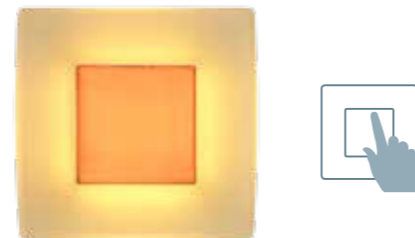

The lighting effects are inspired by nature and simulate six colour scenes: ocean, rainbow, sunrise and others.

The most unique is the sunrise scene which is designed to imitate the sun, helping you wake up more naturally. In a 10-minute timeframe, the night light will gradually increase the brightness from its minimum to its maximum amount.

This way you will wake up energized even on a cloudy day.

ONE DEVICE FOR MULTIPLE PURPOSES

RGB NIGHT LIGHT WITH SOUND ALERTS can be used as an innovative light source for a gentle and personalized illumination.

- Remotely choose between 16 million colours on your night light.

- Control the night light with 4 integrated TOUCH BUTTONS, which allows you:

- Turn the RGB Night Light ON / OFF
- Set the amount of red, green, blue and white colour allowing you to choose between 16 million colours
- Dim the brightness of the RGB Night Light
- Choose between 6 lighting effects.