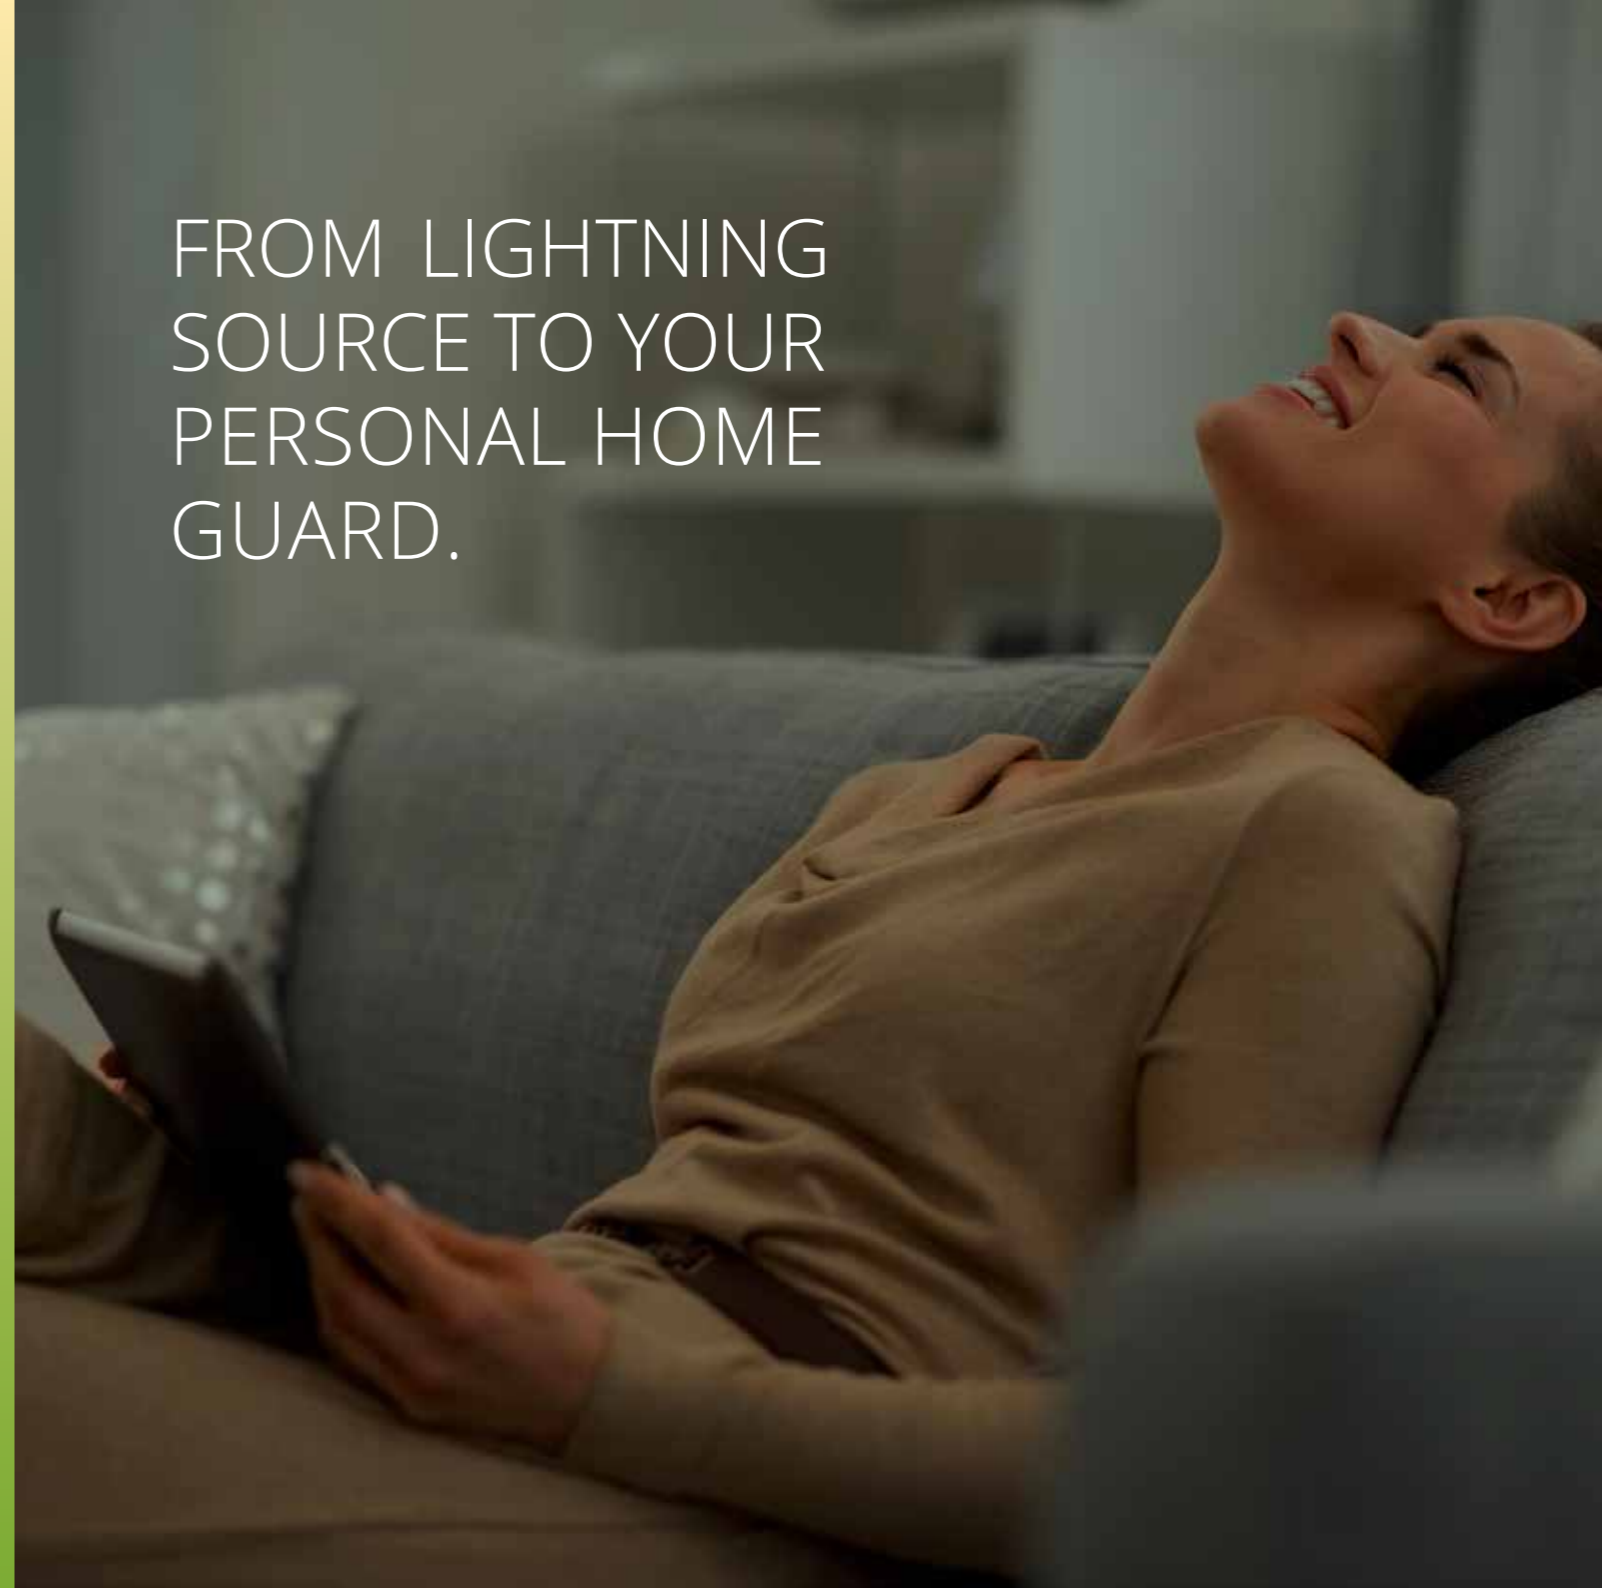

HELPS YOU SAVE ENERGY

- Its energy efficiency will help you **save energy and money**
- It emits enough light, making other lighting sources mostly redundant in places such as hallways, bedrooms, bathrooms etc. during the night time
- Its energy efficiency will help you **save on your energy consumption**

FROM LIGHTNING
SOURCE TO YOUR
PERSONAL HOME
GUARD.