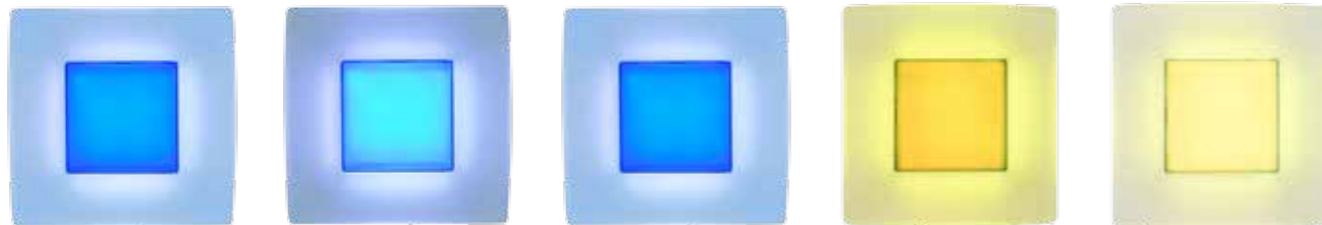

INNOVATIVE APPROACH TO NIGHT LIGHTS

Connected. Multi-purpose. Night Light.

The RGB Night Light with Sound Alerts has many unique features, which were developed to improve the quality of sleep and make your life more comfortable.

It is the only night light in the world which:

- Has an integrated beeper
- Can be controlled manually (via 4 hidden touch buttons) or wirelessly (via Z-Wave)
- Has an adjustable frame design
- Comes with 6 nature inspired lighting effects
- Can be pre-programmed according to your needs