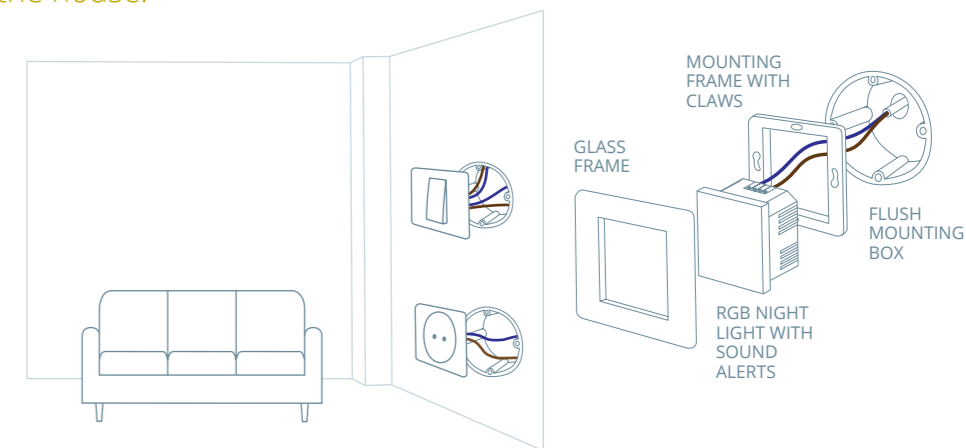

THE RGB NIGHT LIGHT WITH SOUND ALERTS can be installed anywhere in the house:

- in flush mounting boxes at the height of the **light switch**
- in flush mounting boxes where you usually have **electrical sockets**