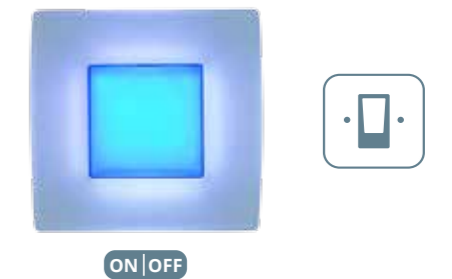

- Remotely choose between 16 million colours on your night light.

- Control the night light with 4 integrated TOUCH BUTTONS, which allows you:

- Turn the RGB Night Light ON / OFF
- Set the amount of red, green, blue and white colour allowing you to choose between 16 million colours
- Dim the brightness of the RGB Night Light
- Choose between 6 lighting effects.

- Remotely dim the night light or turn it ON/OFF (e.g. in yellow colour).

- Option to connect with the motion sensor which will allow automatic activation of the night light in any colour you like (e.g. in violet colour).

- Set an automatic low brightness value with the help of the integrated brightness sensor, which will allow automatic activation of the night light in any colour you like (e.g. in yellow colour).

- Option to connect and control the night light with the light switch.