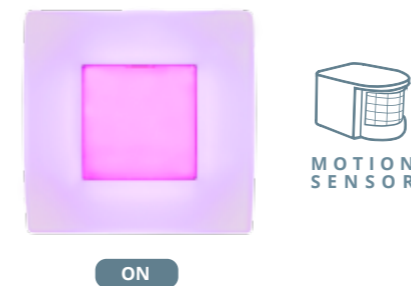

This way you will wake up energized even on a cloudy day.

ONE DEVICE FOR MULTIPLE PURPOSES

RGB NIGHT LIGHT WITH SOUND ALERTS can be used as an innovative light source for a gentle and personalized illumination.

- Remotely choose between 16 million colours on your night light.

- Control the night light with 4 integrated TOUCH BUTTONS, which allows you:

- Turn the RGB Night Light ON / OFF
- Set the amount of red, green, blue and white colour allowing you to choose between 16 million colours
- Dim the brightness of the RGB Night Light
- Choose between 6 lighting effects.

- Remotely dim the night light or turn it ON/OFF (e.g. in yellow colour).

- Option to connect with the motion sensor which will allow automatic activation of the night light in any colour you like (e.g. in violet colour).

- Set an automatic low brightness value with the help of the integrated brightness sensor, which will allow automatic activation of the night light in any colour you like (e.g. in yellow colour).

- Option to connect and control the night light with the light switch.