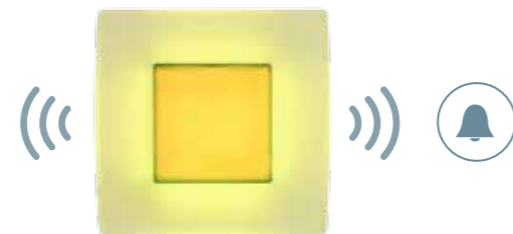

- Remotely choose between 16 million colours on your night light.

- Control the night light with 4 integrated TOUCH BUTTONS, which allows you:

- Turn the RGB Night Light ON / OFF
- Set the amount of red, green, blue and white colour allowing you to choose between 16 million colours
- Dim the brightness of the RGB Night Light
- Choose between 6 lighting effects.

- Remotely dim the night light or turn it ON/OFF (e.g. in yellow colour).

- Option to connect with the motion sensor which will allow automatic activation of the night light in any colour you like (e.g. in violet colour).

- Set an automatic low brightness value with the help of the integrated brightness sensor, which will allow automatic activation of the night light in any colour you like (e.g. in yellow colour).

- Option to connect and control the night light with the light switch.

UNIQUE COMBINATION OF SOUND AND COLOUR AND COLOUR

- The night light has an **integrated beeper** that notifies using sound and **visual blinking**.

The RGB NIGHT LIGHT WITH SOUND ALERTS can be used as an alarm with sound and visual notifications in case of danger.