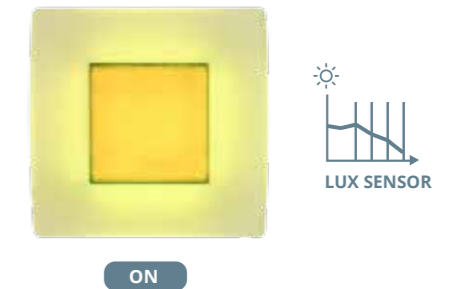

- Set an automatic low brightness value with the help of the integrated brightness sensor, which will allow automatic activation of the night light in any colour you like (e.g. in yellow colour).